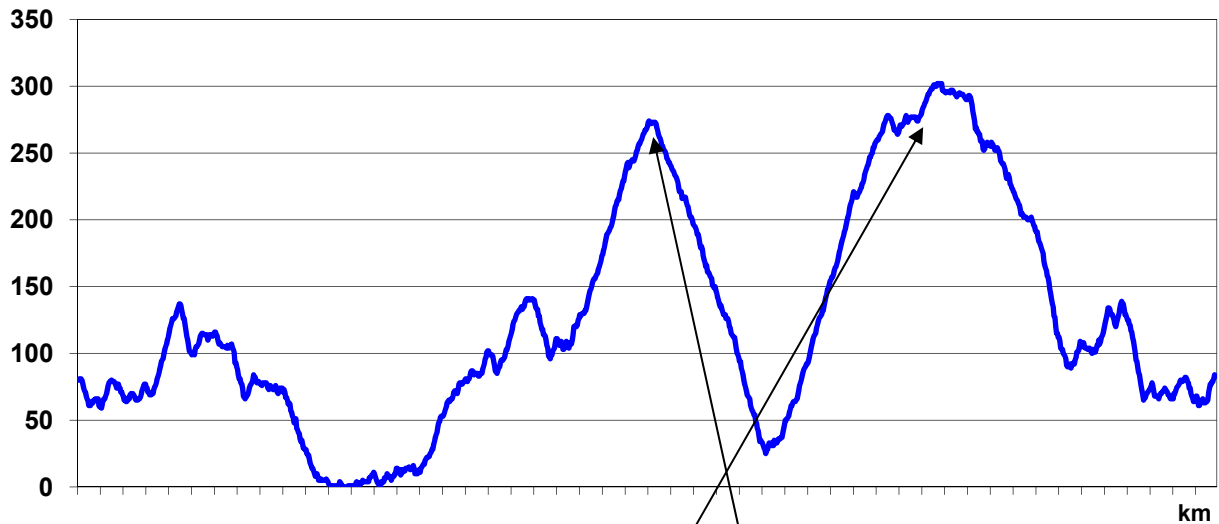

Orange Valley

Distance: [km]	50	Total climb: [m]	900	Time: Approx. [h]	4,5
-------------------	----	---------------------	-----	----------------------	-----

Tour info

Bring what you need for this tour when there are no good opportunities for refreshments. Starts with easy biking along the sea and then two climbs to do, the second is quite steep at the end.