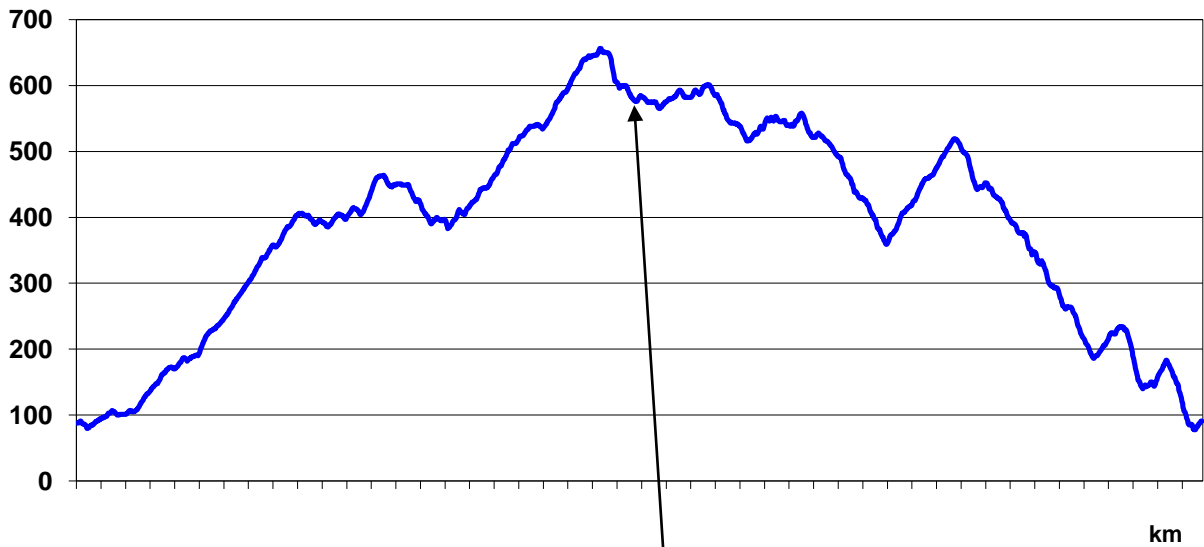

# Panorama

Distance: [km]	47	Total climb: [m]	1250	Time: Approx. [h]	4
-------------------	----	---------------------	------	----------------------	---

## Tour info

After a nice climb we stop in Pano Lefkara for a coffee and refreshments. This tour offer very beautiful views of this part of Cyprus. At the way down there is an option to ride only on paved roads back or a ride on dirt tracks and fire roads back.